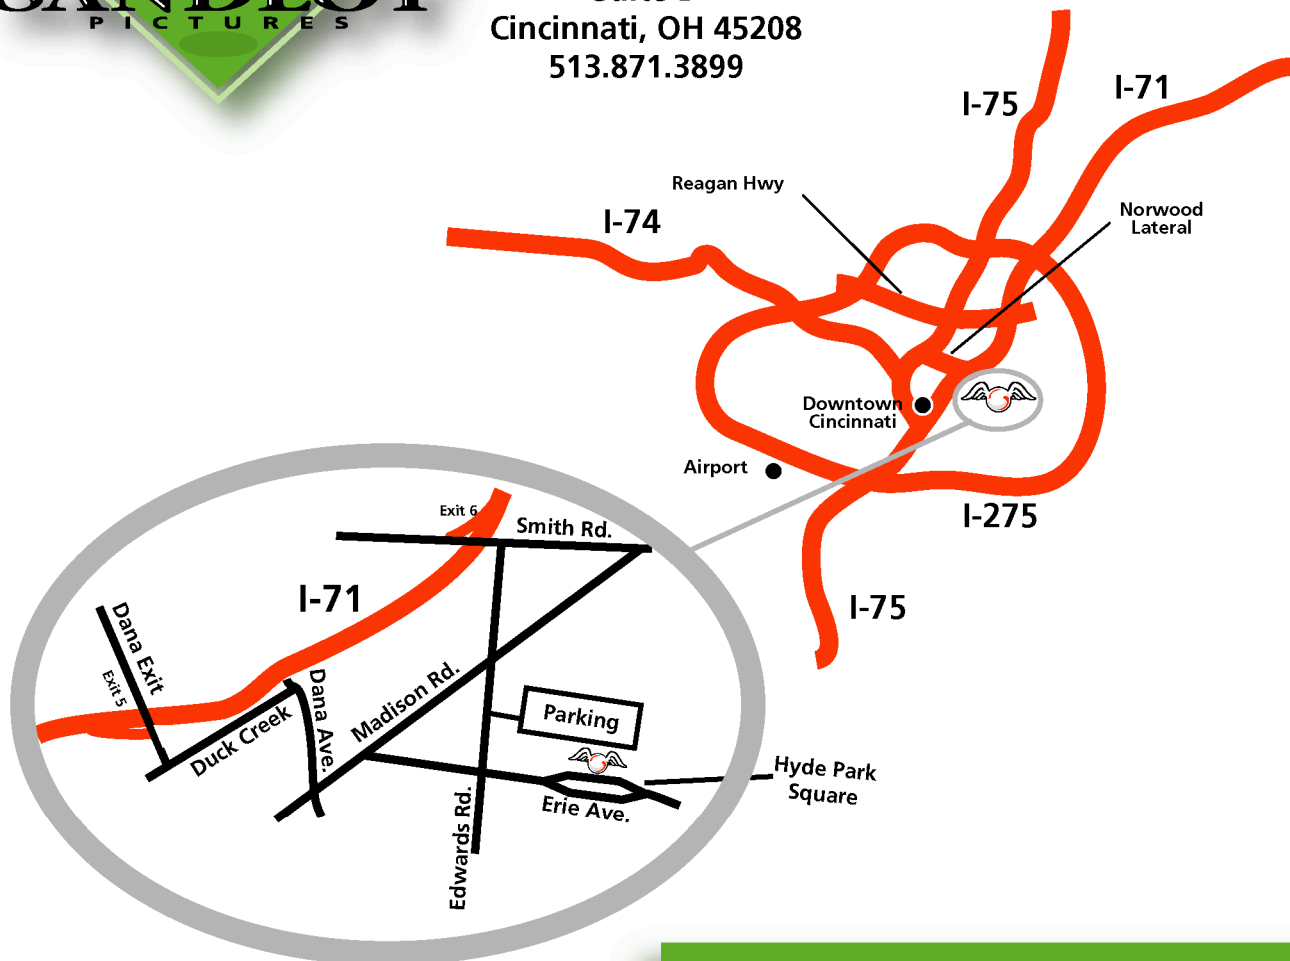

2724 Erie Avenue
Suite D
Cincinnati, OH 45208
513.871.3899

From the South

Take I-71 North
Take the Dana Ave./ Montgomery Rd. exit (exit 5)
Turn Left at stop light at the end of the exit ramp.
Turn Right at first stop-light, Dana Ave.
Turn Left at the first stop-light, Madison Rd.
Turn Right at the first stop light, Erie Ave.

Following the next stop light, (Edwards Rd.)
you will be in Hyde Park Square.

From the North

Take I-71 South to Cincinnati.
Take the Edwards Road/Smith Road exit (Exit 6).
Turn Left at stop sign at the end of the exit ramp.
Turn Right at first stop-light, Edwards Road.
Turn Left at the fourth stop-light, Erie Avenue.
This will put you in Hyde Park Square.

Sandlot Pictures is in a brown building with dark blue awnings on the left (north) side of the square. Our address, 2724 is on the awning over the door. There is a sign that says "Ashore Funding" on the front of the building. Come up to third floor.

Parking is available in metered spaces on Erie Avenue or in a lot behind our building. Use the parking entrance off of Edwards Rd. 1/2 block north of Erie Ave.